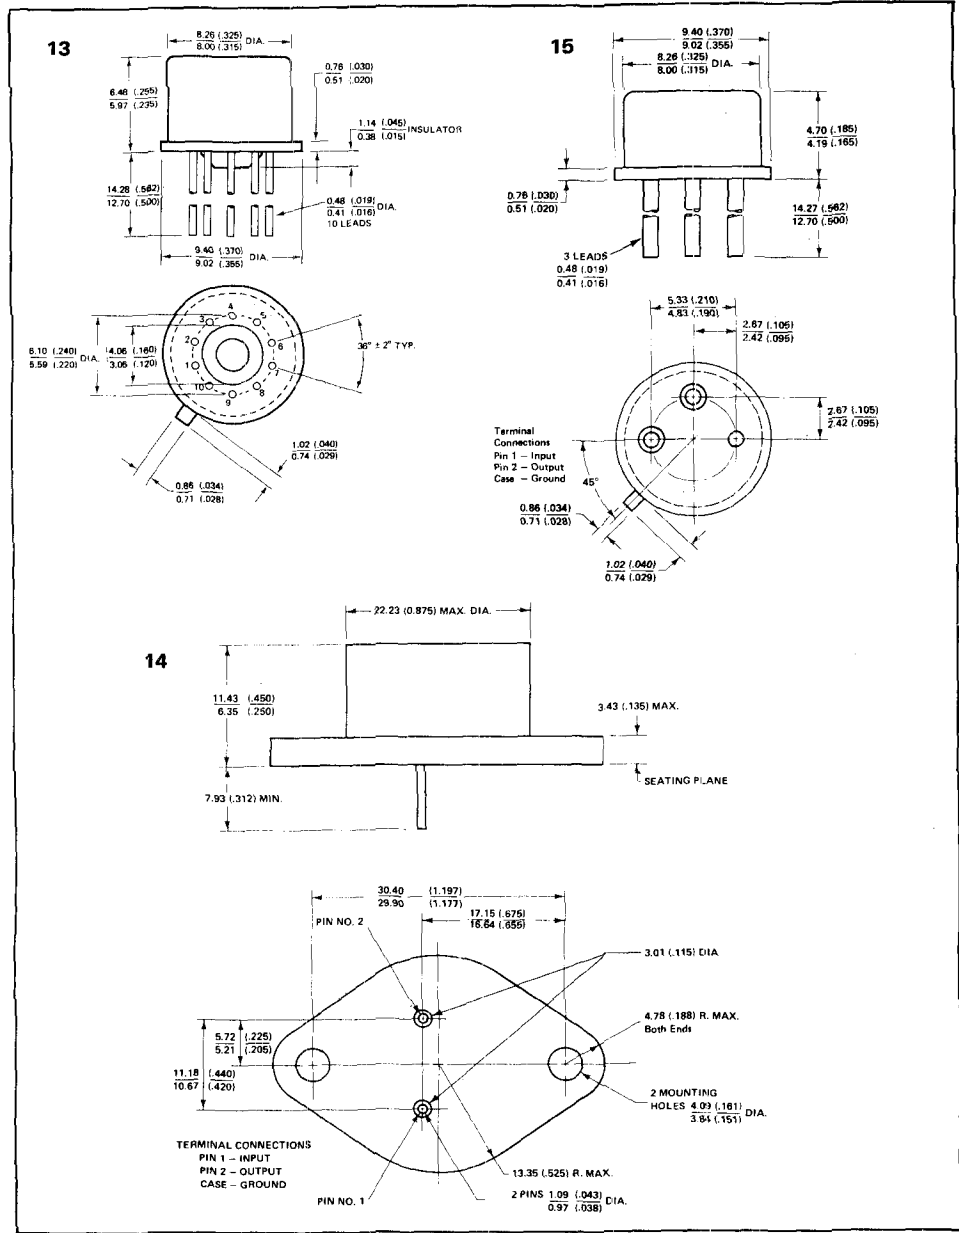

Signetics

Outline Drawings

GEMINI

FOR CURRENT PRICES PHONE
HARLOW (0279) 29644

PLEASE QUOTE STOCK NO.
AND MANUFACTURERS PART NO. WHEN ORDERING

ITT GEMINI

Signetics

Outline Drawings