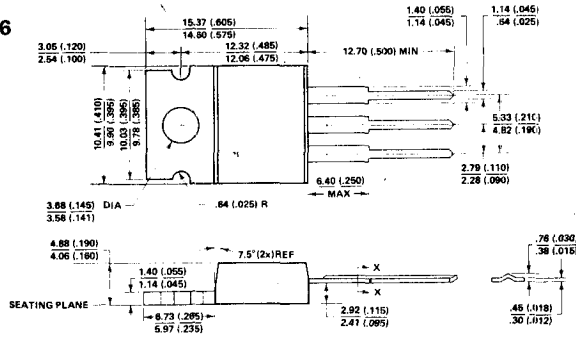

Signetics

Outline Drawings

GEMINI

FOR CURRENT PRICES PHONE
HARLOW (0279) 29644

PLEASE QUOTE STOCK NO.
AND MANUFACTURERS PART NO. WHEN ORDERING

ITT GEMINI

Signetics

Outline Drawings

FOR CURRENT PRICES PHONE HARLOW (0279) 29644

16

17

19

PLEASE QUOTE STOCK NO.
AND MANUFACTURER PART NO. WHEN ORDERING

TTT GEMINI