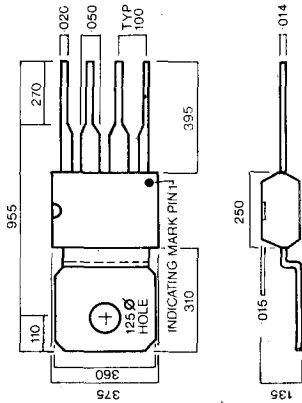

Signetics

Outline Drawings

GEMINI

FOR CURRENT PRICES PHONE
HARLOW (0279) 29644

PLEASE QUOTE STOCK NO.
AND MANUFACTURERS PART NO. WHEN ORDERING

ITT GEMINI

Signetics

Outline Drawings

FOR CURRENT PRICES PHONE HARLOW (0279) 29644

16

17

19

PLEASE QUOTE STOCK NO.
AND MANUFACTURER PART NO. WHEN ORDERING

TTT GEMINI